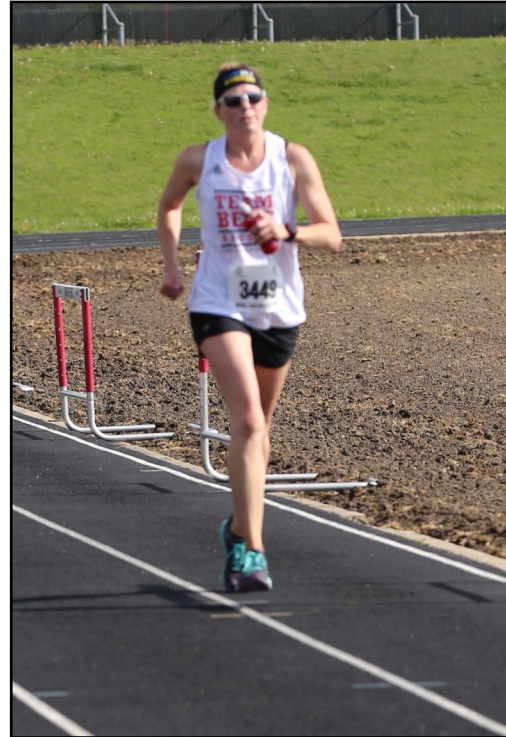

10TH PLACE
Crissy Olander of Little River
with a time of 22:38