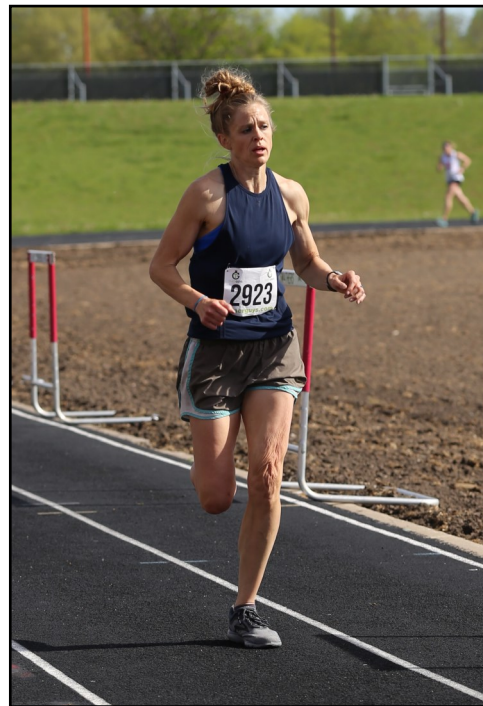

8TH PLACE
Sheena Koehn of Junction City
with a time of 22:16